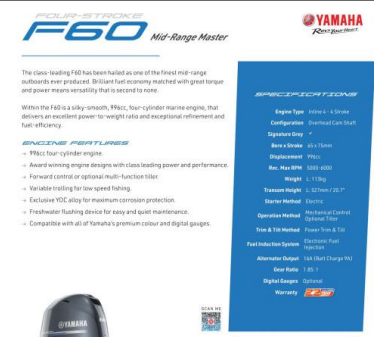

Quintrex 440 Renegade TS(Tiller Steer) + Yamaha F60hp 4-Stroke - Pack 3 for sale online prices

Description

The Quintrex 440 Renegade Tiller Steer is a fisherman's dream, offering versatility and durability in one package. Painted in a sleek white with an eye-catching decal/stripe, this boat isn't just about looks; it's built to perform. Whether you're navigating the calm waters of a lake or the challenging conditions of the coast, the Renegade's design ensures stability and control.