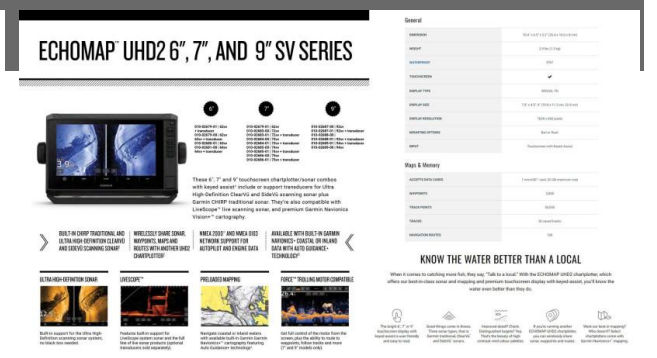

### Description

The Quintrex 440 Renegade SC is your ticket to the ultimate fishing adventure, enhanced by its painted white finish that offers both style and durability. Designed for versatility, this boat excels in both freshwater and saltwater environments. The Renegade's V-Nosed flat-bottom hull ensures a stable and dry ride, while its generous 4.49m length and 2.11m beam provide ample space for casting and maneuvering. Equipped with a forward casting platform and ample underfloor storage, the 440 Renegade SC is ready for everything from casting to cruising.