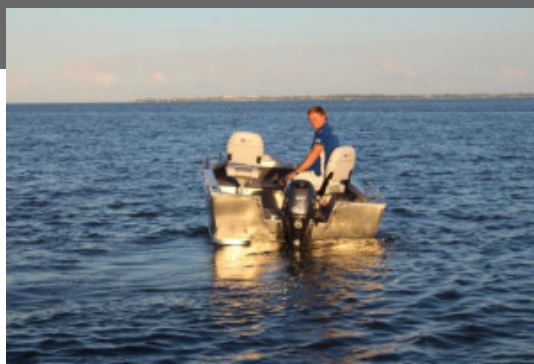

Quintrex 420 Renegade TS(Tiller Steer) + Yamaha F40hp 4-Stroke - Pack 1 for sale online prices

Description

The Quintrex 420 Renegade Tiller Steer is a versatile and robust open boat, perfectly suited for both the avid angler and the weekend boater. At its heart lies the powerful and reliable Yamaha F40 Hp EFI 4-stroke engine, renowned for its smooth operation and fuel efficiency. This engine, coupled with the Fast Tail Foil, provides an enhanced boating experience, delivering quick acceleration and optimal fuel economy.

This model comes unpainted, emphasizing its rugged and durable aluminum build, ideal for those who prefer a no-nonsense, functional aesthetic. The boat's construction is further complemented by the Telwater Alloy Trailer with 13" wheels, ensuring easy and secure transportation to your favorite waterways. The unbraked trailer design caters to the boat's lightweight yet sturdy build, making it an excellent choice for a variety of towing vehicles.

Fishing enthusiasts will appreciate the inclusion of a Live Bait Tank, essential for keeping your bait fresh and active throughout your fishing trips. The Century 680 Marine Pro Battery, Australian-made, guarantees reliable and long-lasting power, essential for extended trips and various electronic accessories. The sealed timber floor offers not only durability but also ease of maintenance and a touch of classic charm. For safety and convenience, the boat is equipped with Nav Lights, a Bilge Pump, and a Battery Isolating Switch. Additionally, the extra seat spigot in the front casting deck allows for customizable seating arrangements, enhancing comfort and functionality during fishing or leisure trips.

-

YAMAHA F40HP 4-STROKE TILLER- Multifunctional Tiller Handle, Power Trim & Tilt, Electric Start, Alloy Prop, Fuel Filter, Workshop fitted & Tested, Bolted on with PVC backing board, Dealer Delivery & Training