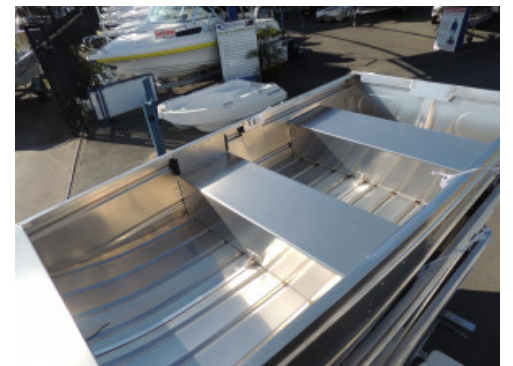

Quintrex 300 Wanderer Car Topper

POA

Description

Great Semi Flat bottom Punt !

This 300 Quintrex Wanderer car topper Offered here as a HULL only.

Weight is only 46Kg

Width is 1295 mm

length is 3070 mm

What more can I say rated to 2 Adults & 6 hp outboard motor.

We carry a full range of the Quintrex car toppers and most of the Tinnie range. Please phone first to check availability !

So pop on our and inspect the range of Quintrex Tinnies.