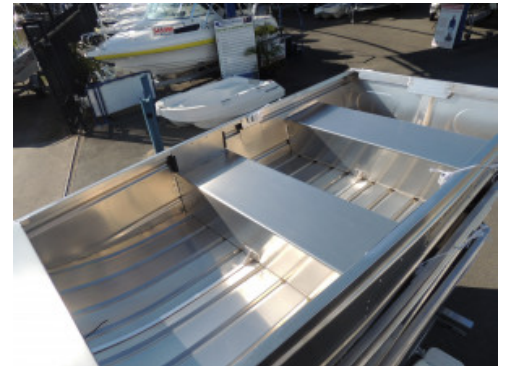

## Quintrex 300 Wanderer Car Topper

\$1,290

### Description

Great Semi Flat bottom Punt !

This 300 Quintrex Wanderer car topper Offered here as a HULL only.

Weight is only 46Kg

Width is 1300 mm

length is 3070 mm

What more can I say rated to 2 Adults & 6 hp outboard motor.