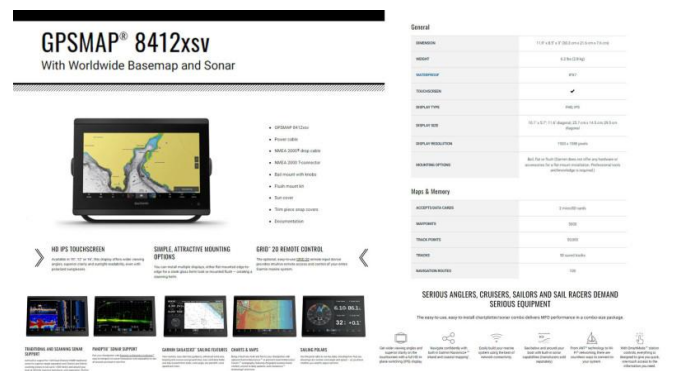

6200 YELLOWFIN Rear or Centre Console 150 HP PACK 4

\$117,390

Description

This Yellowfin 6200 Centre/Rear Console. Boat, Motor & Trailer packages can be ordered to suit your needs Powered by Yamaha outboards. This is the heavy duty PLATE ALLOY HULL made by Quintrex. No matter the style of boating you are into, we can help. Call our staff today for a package deal.